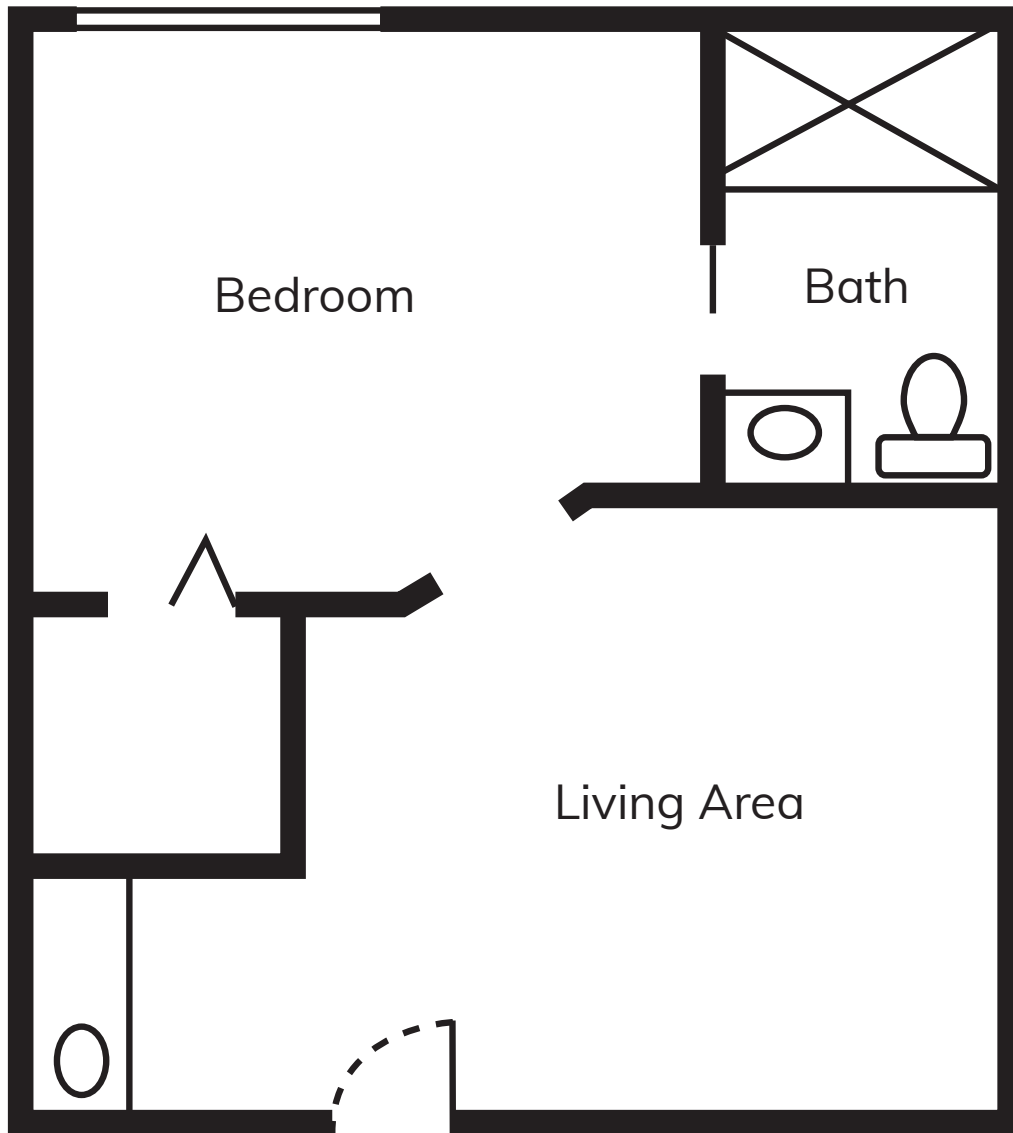

Assisted Living

Richmond Suite

Approx. 360 sq. ft.
Floor plans may vary.

Hearth Brook
Eagle Senior Living