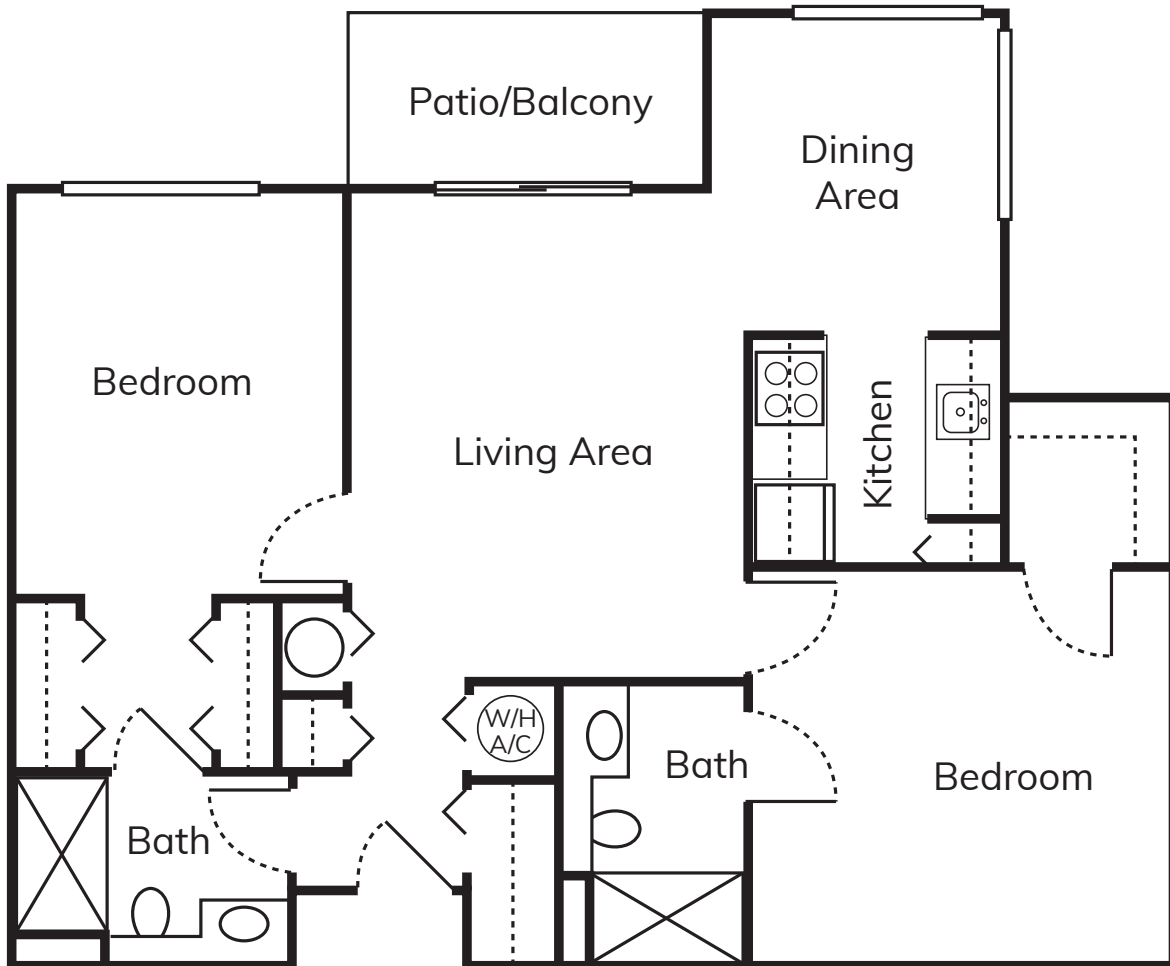

Independent Living

Villager II

Approx. 1,020 sq. ft.
Floor plans may vary.